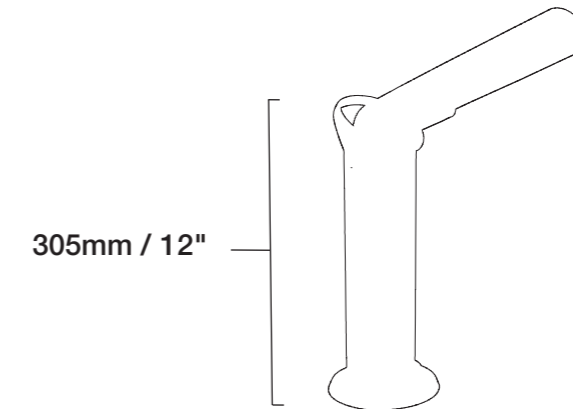

## Technical information

Replacement bulb/tube code	Daylight™ Light source	Tungsten Equivalent	Average Lumens	Average Lux (26cm)	Electronic Ballast	Height	Weight
D13626 for UK/Europe U13625 for USA/Canada A13626 for Australia/NZ	13w (included)	75w	700lm	2100	yes	305mm 12"	1.34kg 3.0lbs